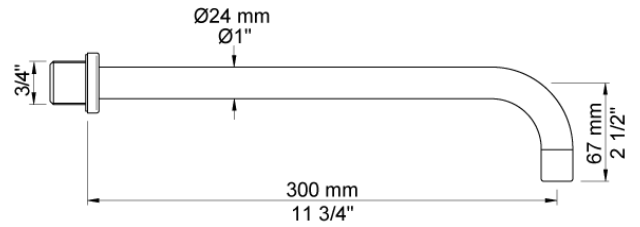

Date:

Client:

Project:

020C/300

300 mm fixed spout for high flow.

Available in colors

Color 02, Grey	Color 17, Gloss black
Color 04, Light blue	Color 18, White
Color 05, Orange	Color 19, Natural brass
Color 06, Light green	Color 20, Brushed chrome
Color 08, Yellow	Color 21, Carmine red
Color 09, Dark grey	Color 25, Pink
Color 12, Mocca	Color 27, Matt black
Color 14, Bright red	Color 28, Matt white
Color 15, Dark blue	Color 40, Brushed stainless steel
Color 16, Polished chrome	